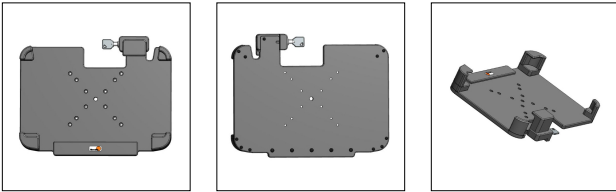

## KFZ-/Fahrzeughalterung, abschließbar (passiv)

- ergonomically designed vehicle mount for the Pokini Tab FS10-A
- high quality ABS-/Acetal-plastic construction in the colour black
- lockable
- passive version
- AMPS, VESA 75, 100