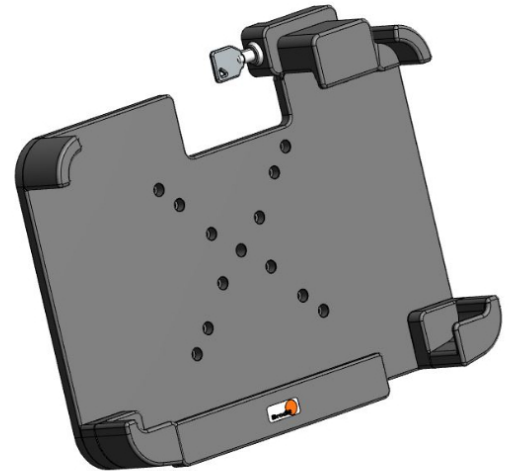

## KFZ-/Fahrzeughalterung, abschließbar (passiv)

- ergonomically designed vehicle mount for the Pokini Tab FS10-A
- high quality ABS-/Acetal-plastic construction in the colour black
- lockable
- passive version
- AMPS, VESA 75, 100